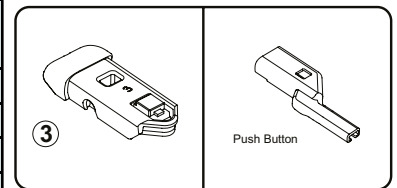

Adapters numbered for easy allocation