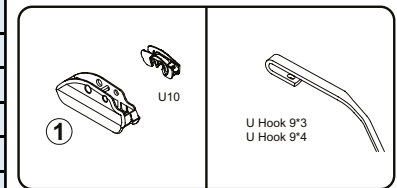

Adapters numbered for easy allocation