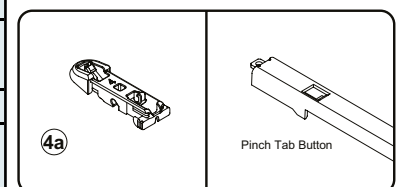

Adapters numbered for easy allocation