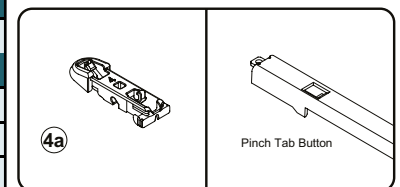

Adapters numbered for easy allocation