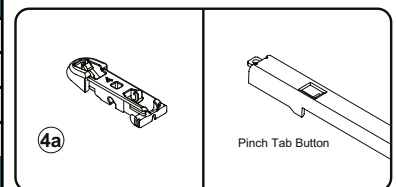

Adapters numbered for easy allocation