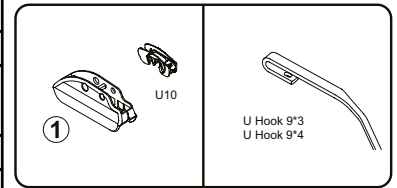

Adapters numbered for easy allocation