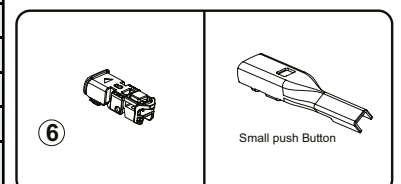

Adapters numbered for easy allocation