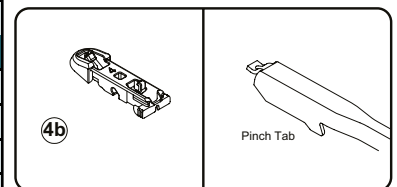

Adapters numbered for easy allocation