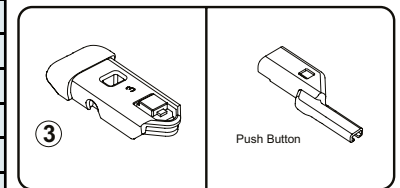

Adapters numbered for easy allocation