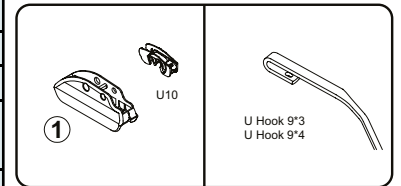

Adapters numbered for easy allocation