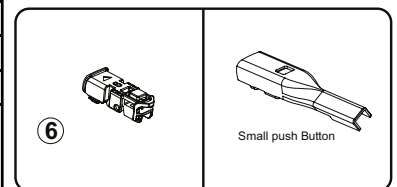

Adapters numbered for easy allocation