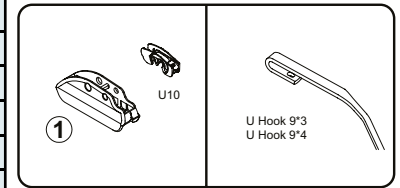

Adapters numbered for easy allocation