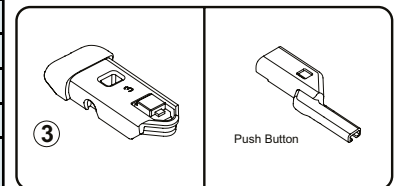

Adapters numbered for easy allocation