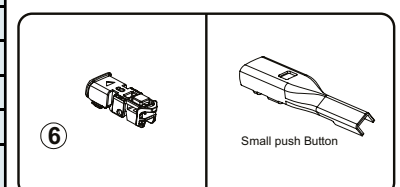

Adapters numbered for easy allocation