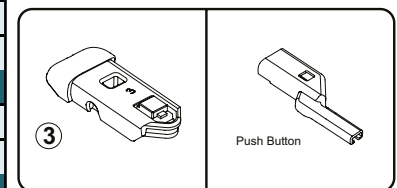

Adapters numbered for easy allocation